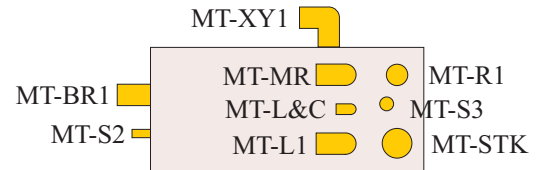

Looking Down from the top

TR- "No."

Scale: 1:8

Looking Down from the top

Note:  
The Bleeds have been sealed for all Octave Coupled (OC) notes

Sustaining Pedal

Vacuum Pump

Shut-Off Switch      Play Switch