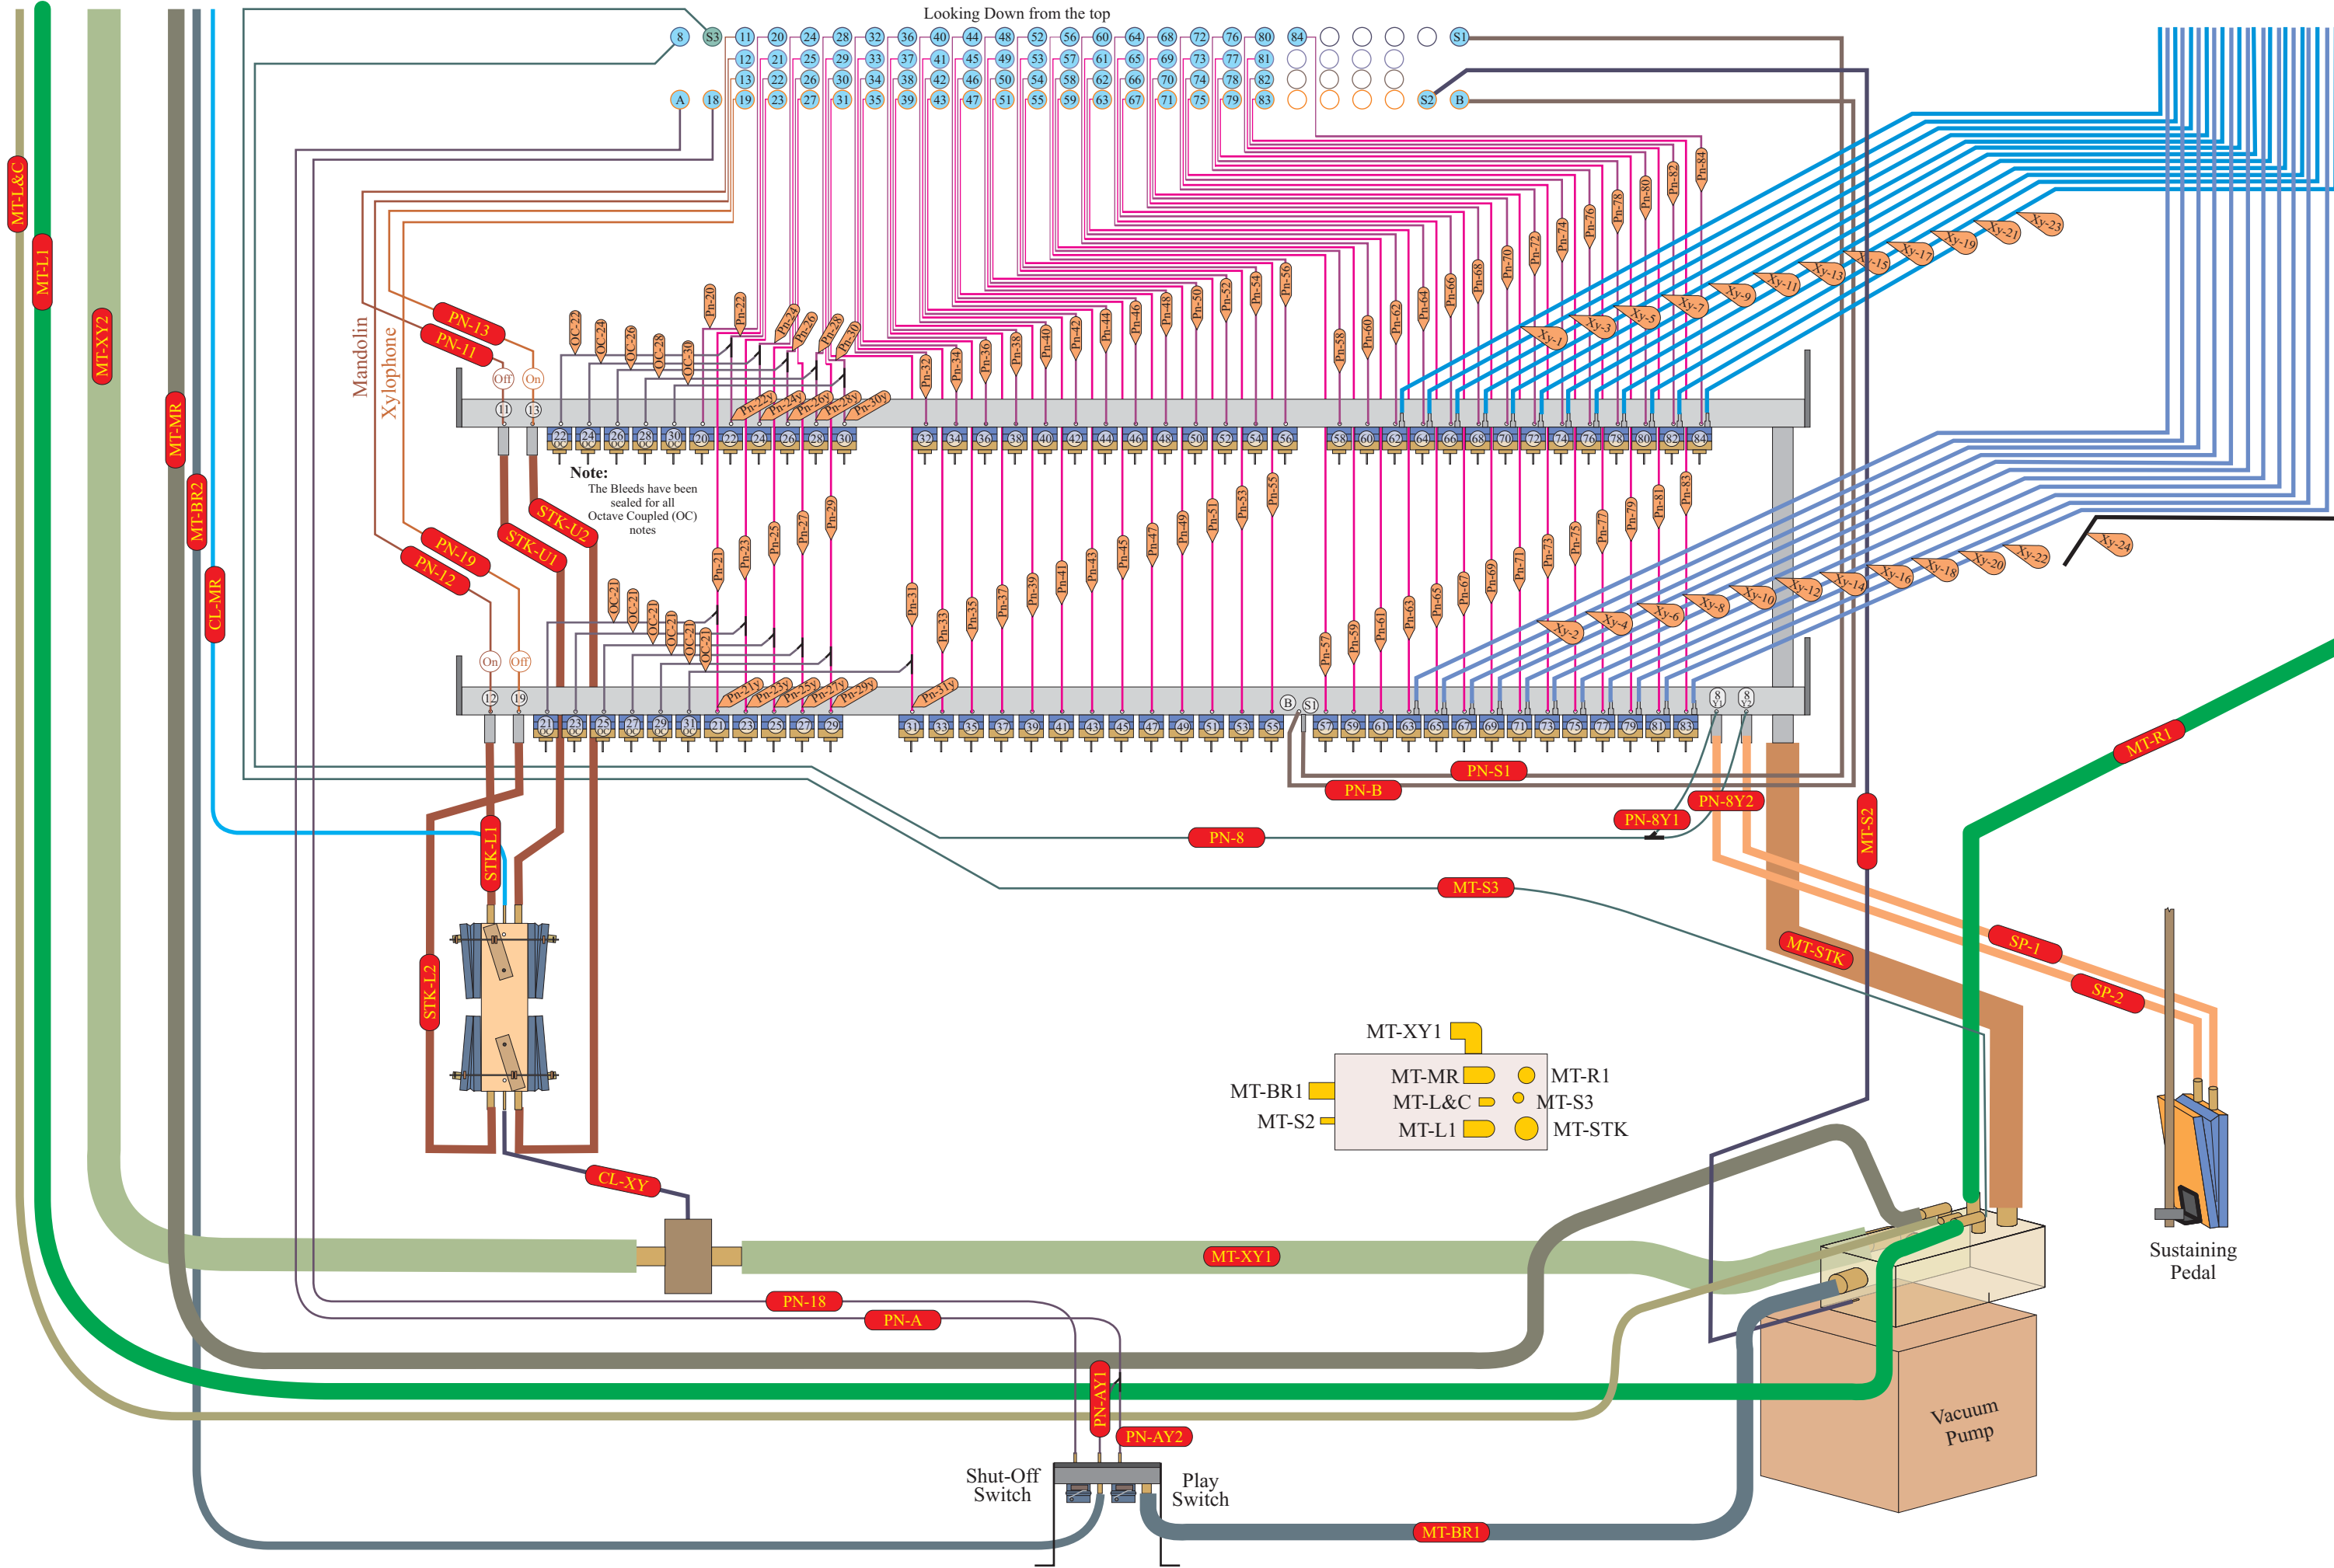

Looking Down from the top

TR- "No."

Scale: 1:8

Looking Down from the top

Note:  
The Bleeds have been sealed for all Octave Coupled (OC) notes

Sustaining Pedal

Vacuum Pump

Shut-Off Switch      Play Switch